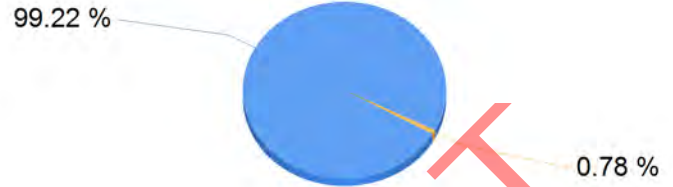

# On time Performance Percentage

List of completed stops that were late, run by Arrival Date

Arrival Date From 4/1/20XX to 4/30/20XX

**Total Stops: 515**  
**On Time Stops: 511**  
**Total Late Stops: 4**  
**On Time Percentage: 99.22%**